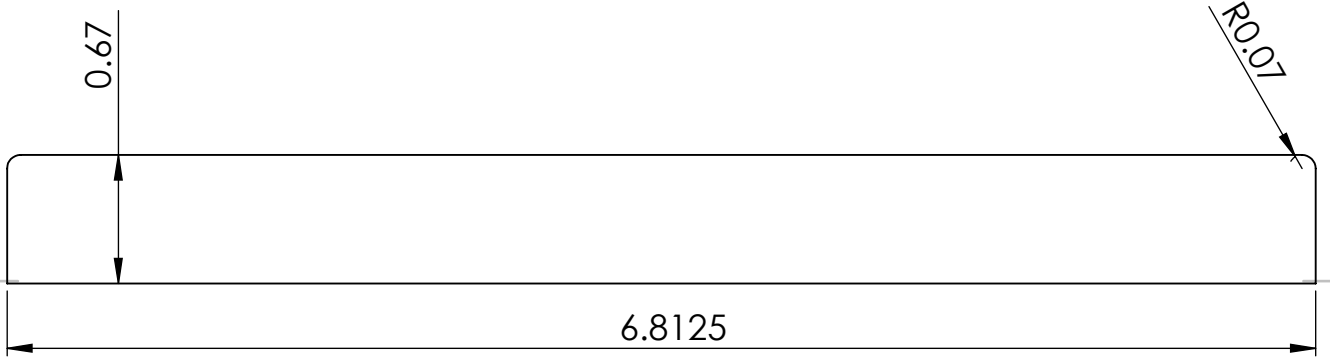

Lianga Pacific, Inc.

2120 Port of Tacoma Road, Tacoma, WA 98421
www.lianga.com 1.888.873.3121

LP-FLAT JAMB 6'13/16 MDF

Materials Supplier:

Project: