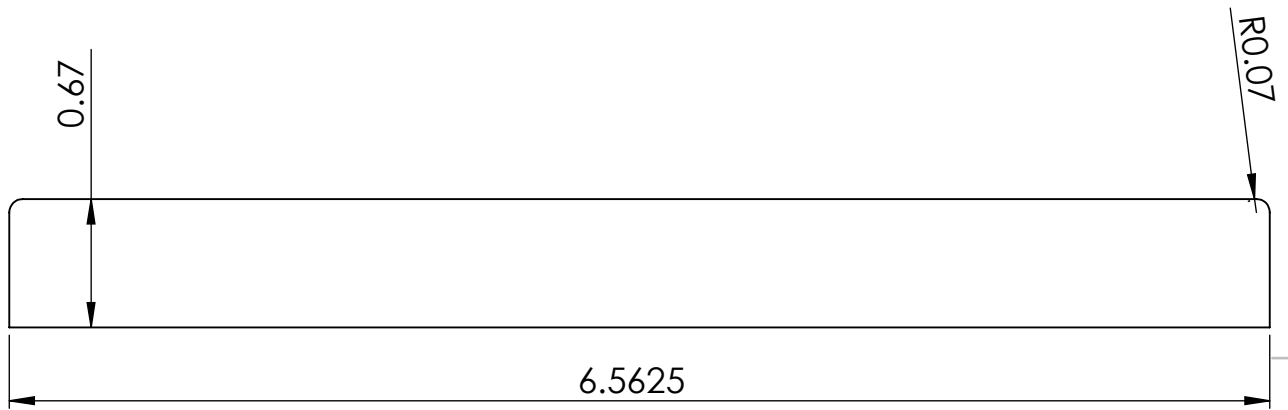

Lianga Pacific, Inc.

2120 Port of Tacoma Road, Tacoma, WA 98421

www.lianga.com 1.888.873.3121

LP-FLAT JAMB 6'9/16 MDF

Materials Supplier:

Project: