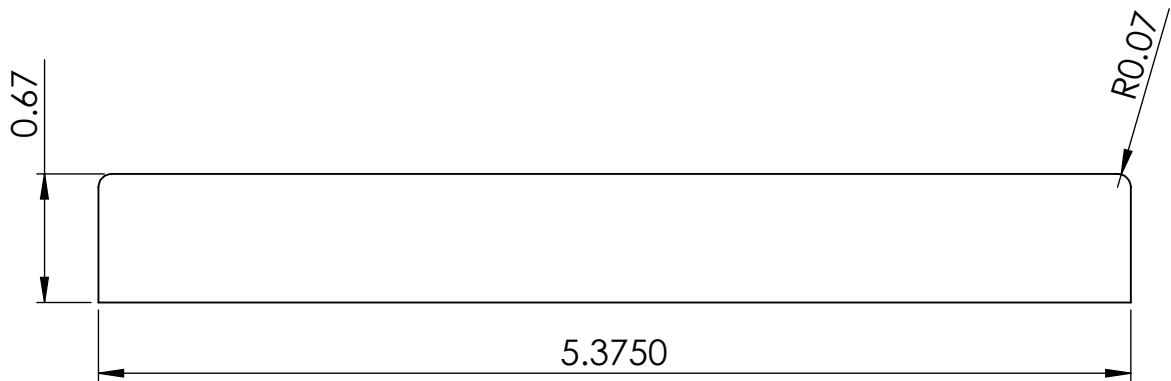

Lianga Pacific, Inc.

2120 Port of Tacoma Road, Tacoma, WA 98421

www.lianga.com 1.888.873.3121

LP-FLAT JAMB 5-3/8" MDF

Materials Supplier:

Project: