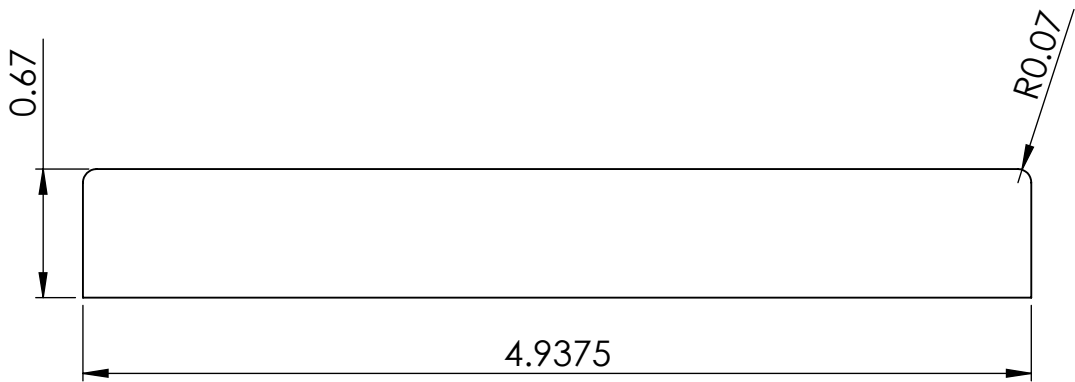

Lianga Pacific, Inc.

2120 Port of Tacoma Road, Tacoma, WA 98421

www.lianga.com 1.888.873.3121

LP-FLAT JAMB 4'15/16 MDF

Materials Supplier:

Project: