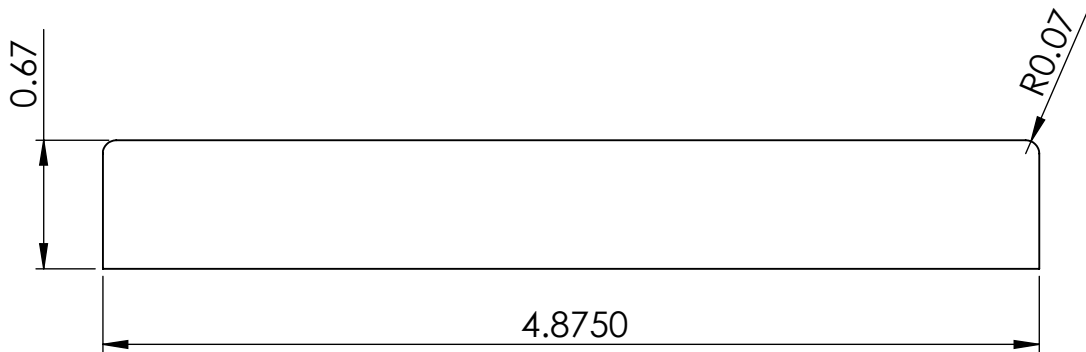

# Lianga Pacific, Inc.

2120 Port of Tacoma Road, Tacoma, WA 98421

www.lianga.com 1.888.873.3121

LP-FLAT JAMB 4'7/8 MDF

Materials Supplier:

Project: