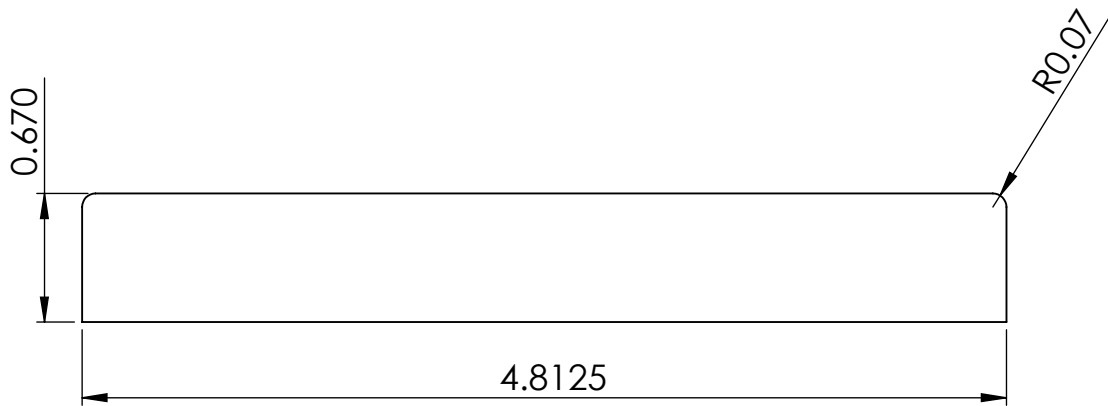

Lianga Pacific, Inc.

2120 Port of Tacoma Road, Tacoma, WA 98421
www.lianga.com 1.888.873.3121

LP-FLAT JAMB 4-13/16" MDF

Materials Supplier:

Project: