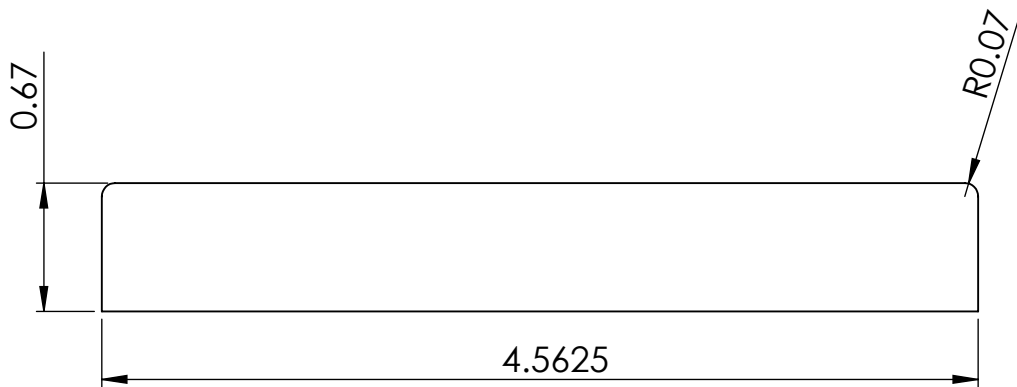

Lianga Pacific, Inc.

2120 Port of Tacoma Road, Tacoma, WA 98421
www.lianga.com 1.888.873.3121

LP-FLAT JAMB 4'9/16 MDF

Materials Supplier:

Project: