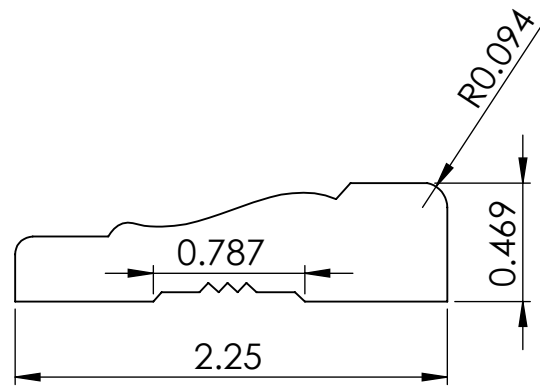

Lianga Pacific, Inc.

2120 Port of Tacoma Road, Tacoma, WA 98421

www.lianga.com 1.888.873.3121

LP-356B CASING MDF

Materials Supplier:

Project: