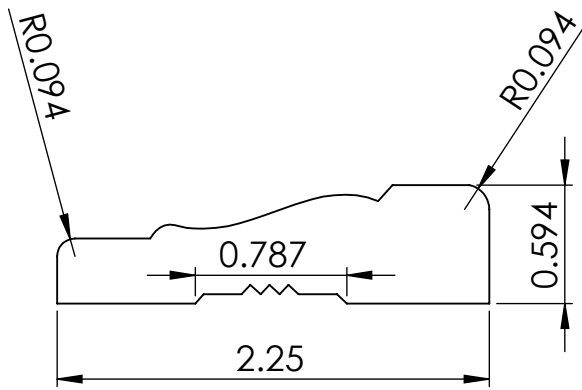

# Lianga Pacific, Inc.

2120 Port of Tacoma Road, Tacoma, WA 98421

www.lianga.com 1.888.873.3121

LP-356 CASING MDF

Materials Supplier:

Project: