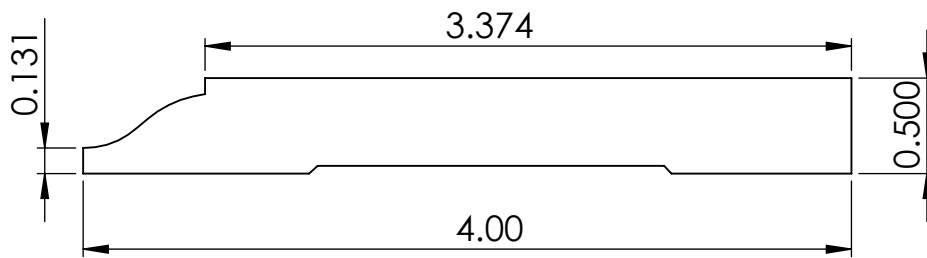

# Lianga Pacific, Inc.

2120 Port of Tacoma Road, Tacoma, WA 98421

www.lianga.com 1.888.873.3121

LP-640 FJ

Materials Supplier:

Project: