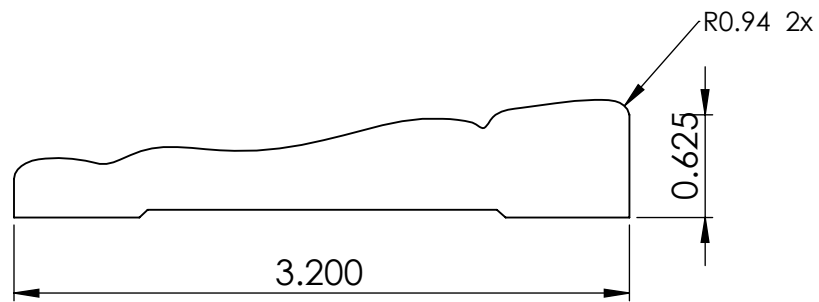

# Lianga Pacific, Inc.

2120 Port of Tacoma Road, Tacoma, WA 98421

www.lianga.com 1.888.873.3121

LP-444 FJ

Materials Supplier:

Project: