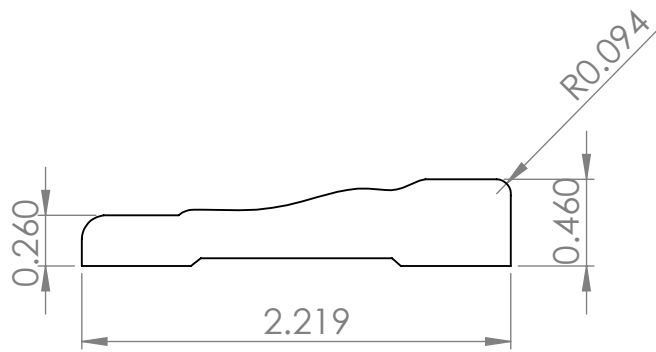

# Lianga Pacific, Inc.

2120 Port of Tacoma Road, Tacoma, WA 98421

www.lianga.com 1.888.873.3121

LP-356FJ

Materials Supplier:

Project: