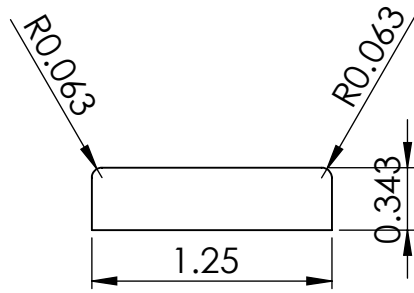

Lianga Pacific, Inc.

2120 Port of Tacoma Road, Tacoma, WA 98421

www.lianga.com 1.888.873.3121

LP-1014 FJ

Materials Supplier:

Project: