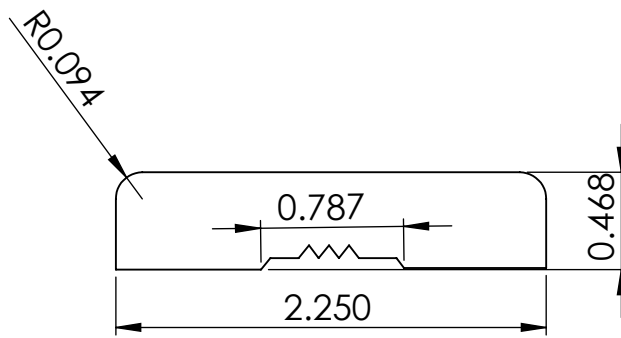

Lianga Pacific, Inc.

2120 Port of Tacoma Road, Tacoma, WA 98421

www.lianga.com 1.888.873.3121

LP-474B CASING MDF

Materials Supplier:

Project: