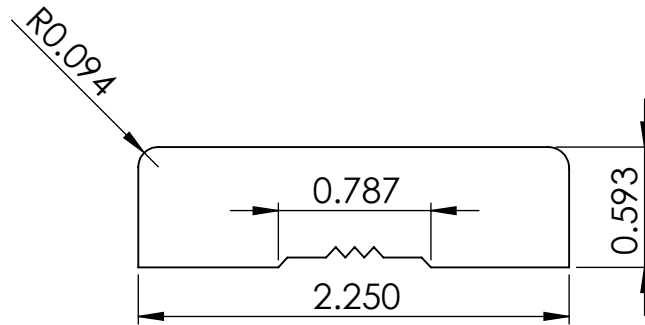

Lianga Pacific, Inc.

2120 Port of Tacoma Road, Tacoma, WA 98421
www.lianga.com 1.888.873.3121

LP-474 CASING MDF

Materials Supplier:

Project: