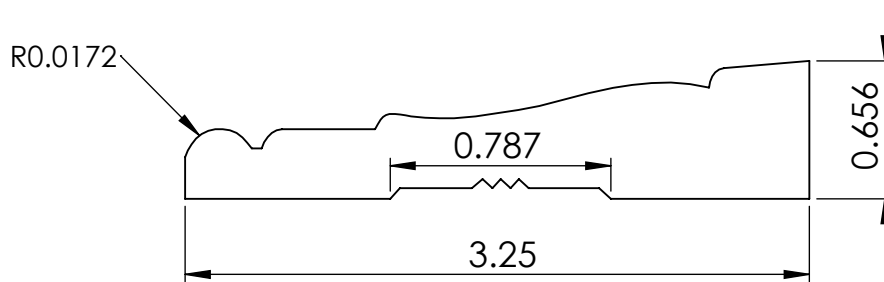

Lianga Pacific, Inc.

2120 Port of Tacoma Road, Tacoma, WA 98421

www.lianga.com 1.888.873.3121

LP-445A CASING MDF

Materials Supplier:

Project: