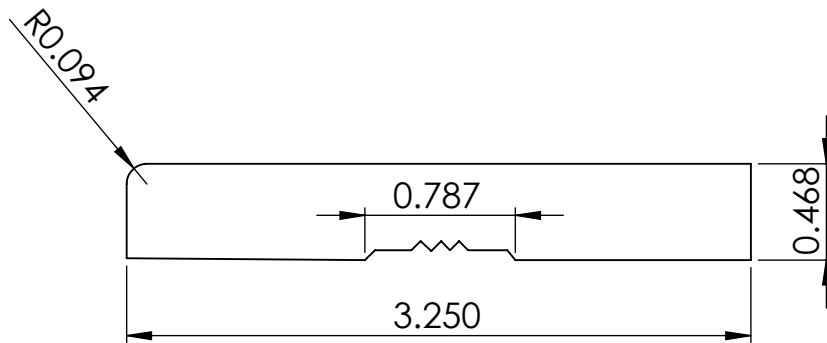

Lianga Pacific, Inc.

2120 Port of Tacoma Road, Tacoma, WA 98421

www.lianga.com 1.888.873.3121

LP-433 BASE MDF

Materials Supplier:

Project: