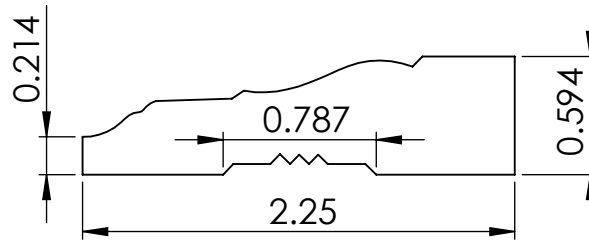

Lianga Pacific, Inc.

2120 Port of Tacoma Road, Tacoma, WA 98421

www.lianga.com 1.888.873.3121

LP-366 CASING MDF

Materials Supplier:

Project: