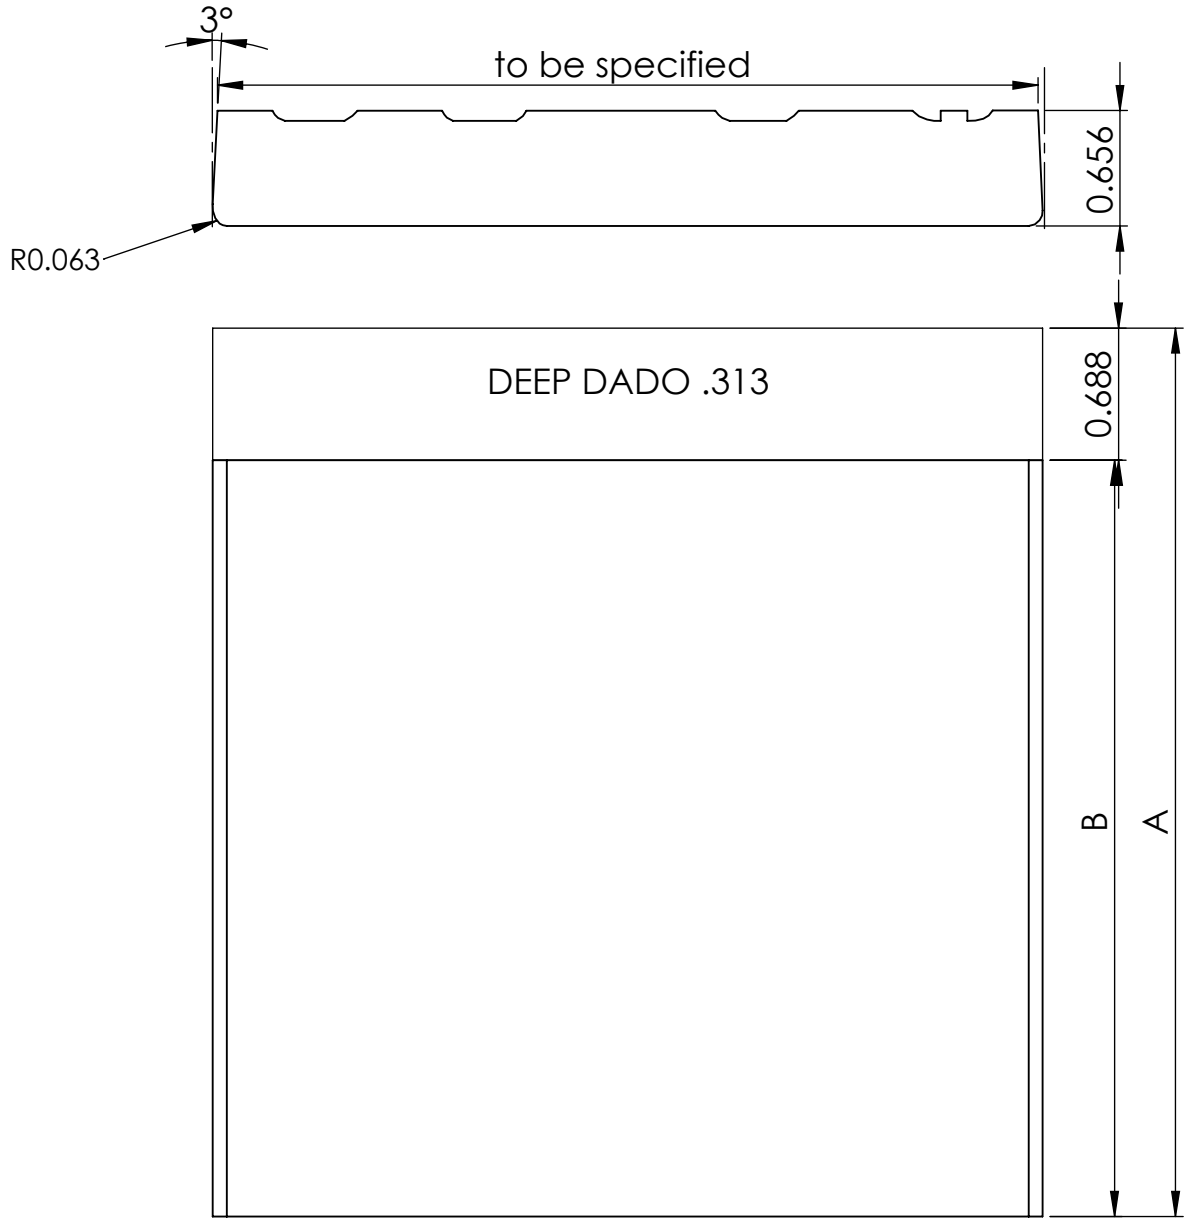

Lianga Pacific, Inc.

2120 Port of Tacoma Road, Tacoma, WA 98421
www.lianga.com 1.888.873.3121

LP-FLATJAMB JF SIDES

SIZE	"A"	"B"
6-8	81.688	81.000
7-0	85.688	85.000
8-0	97.000	N.E.W.

NOTE: HEADS CUT 1" OVER NET OPENING ; NO P.E.T.