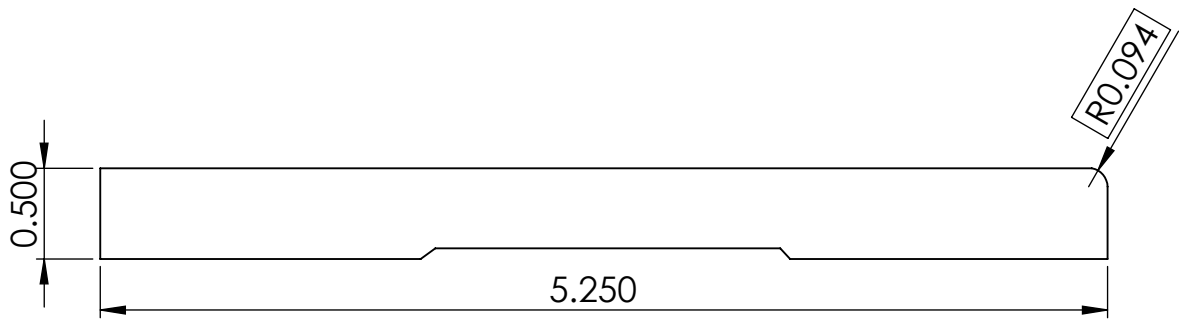

Lianga Pacific, Inc.

2120 Port of Tacoma Road, Tacoma, WA 98421

www.lianga.com 1.888.873.3121

LP-455 FJ

Materials Supplier:

Project: